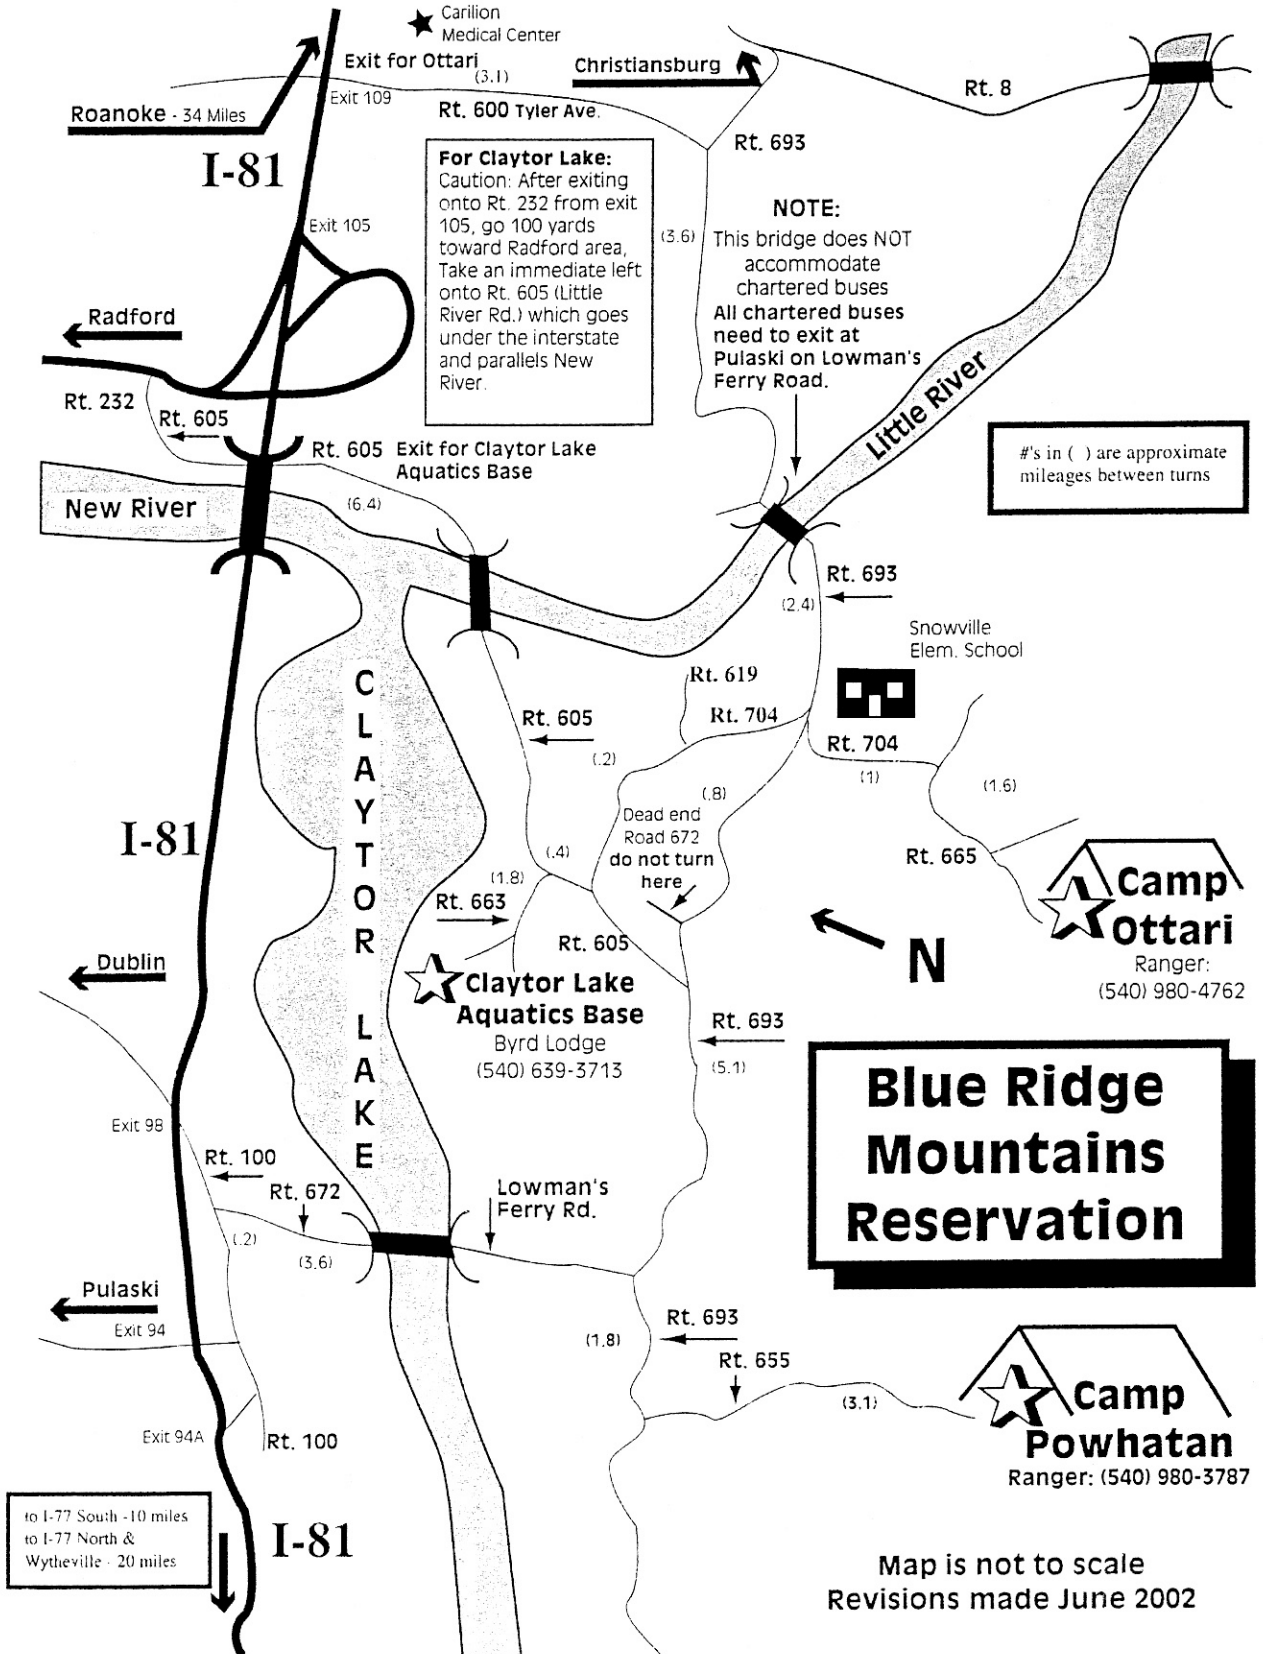

ADMINISTRATION

RESERVATION MAP

Blue Ridge Mountains
Scout Reservation

to I-77 South - 10 miles
to I-77 North &
Wytheville - 20 miles